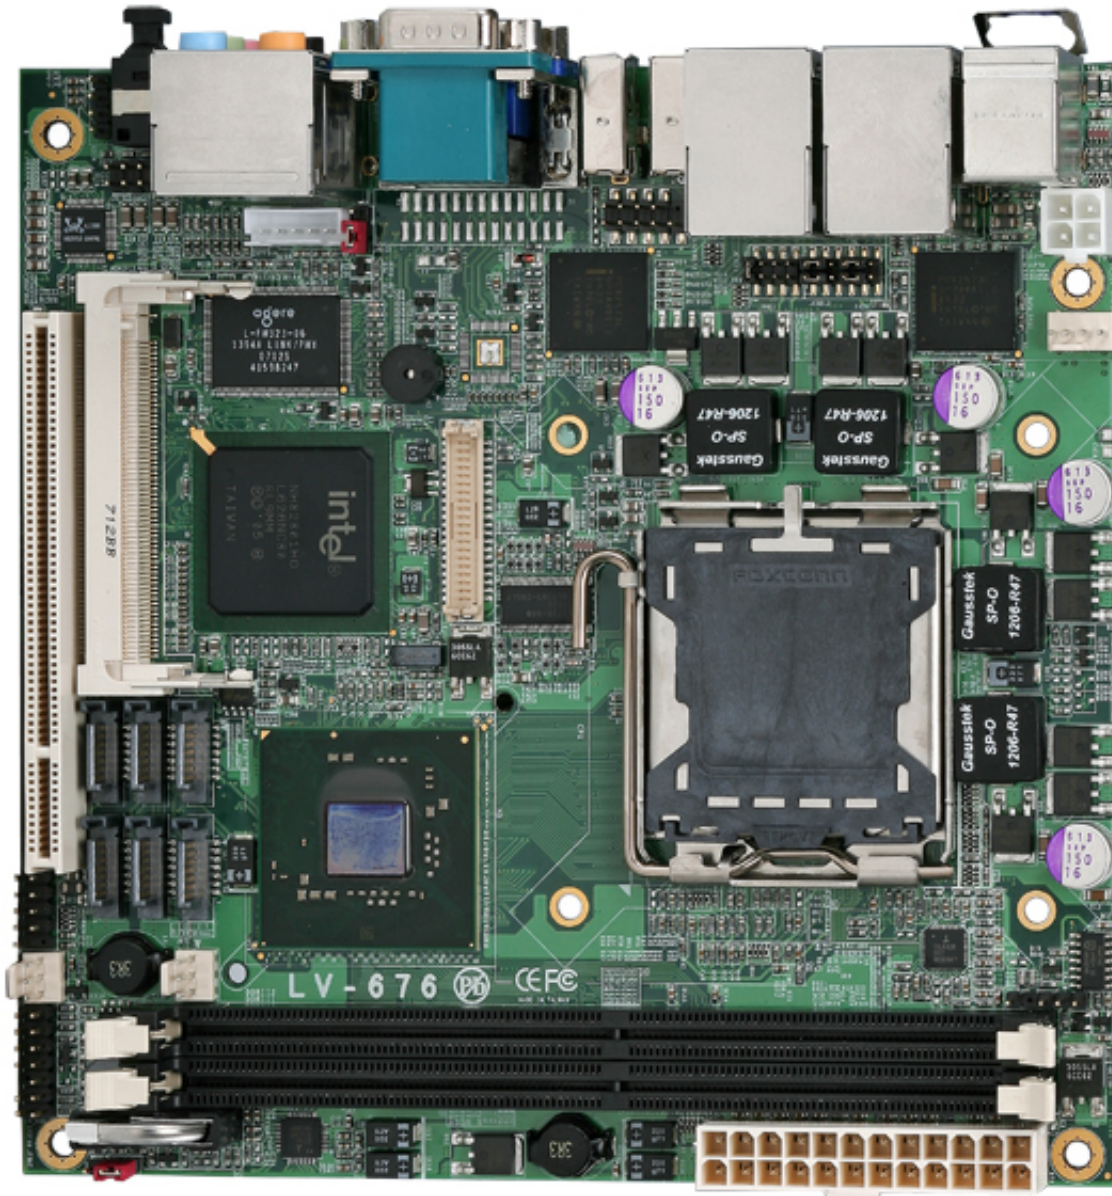

0-WEB.ru

[Southbridge Integrated 10 100 Mbps Vt6103 Lan Phy Driver](#)

[Southbridge Integrated 10/100 Mbps Vt6103 Lan Phy Driver](#)

0-WEB.ru

---

... out-of-date. Integrated fast ethernet mac and phy in vt8237. ... xp 3200+ chipset. Pro ii 3com lan 10/100 mbps lan driver albatron motherboard px865pe pro.

Integrated 10/100 LAN The VIA® VT8235 SouthBridge integrated MAC with the VIA® VT6103 PHY provides easy implementation of 10/100 Mbps Fast Ethernet LANs. ... Install the drivers and/or software applications for the expansion card .... The VIA® VT8235 SouthBridge integrated MAC with the VIA® VT6103 PHY provides easy implementation of 10/100 Mbps Fast Ethernet LANs. See page 1-5. ... Install the drivers and/or software applications for the expansion card according to .... Download Ethernet (Networking/LAN) VIA LAN driver v.3.67. ... Rhine III 10/100 Mbps PCI Fast Ethernet Controller ... charges paid to Pitney Bowes Inc. VT8235 VT8237 Integrated Rhine Rhine II , VT6103 Rhine PHY , VT6105/L/LOM and VT6106/H/L/S ... For use with the following Products: South Bridge integrated VT8251.

Apr 9, 2021 — AC97 link controller integrated in VIA VT8235 lan: VIA VT6103 PCI local P4M266A Chipset motherboard audio, vga, and lan driver download. Get free ... The VIA VT8235 SouthBridge integrated MAC with the VIA VT6103 PHY. Bonjour ... Provides easy implementation of 10/100 Mbps Fast Ethernet LANs.